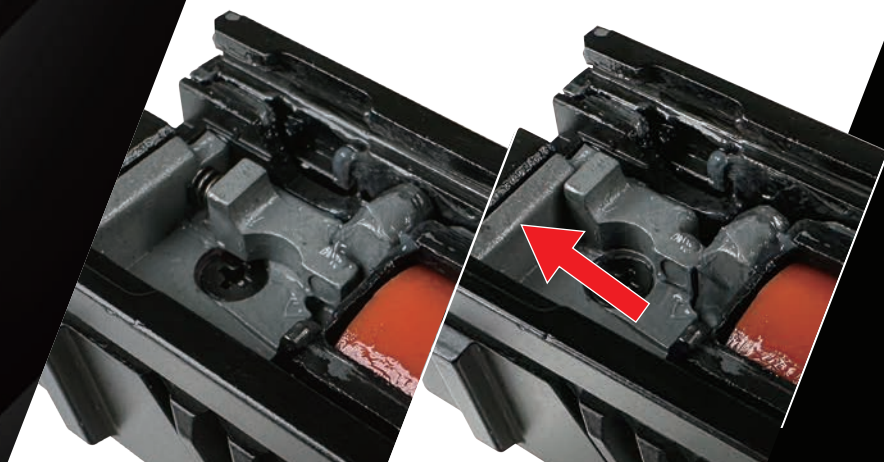

Ambidextrous Thumb Rest, giving you stability when holding pistol, achieving an accurate shot.

Fixed Outer & Inner
Barrel Design

Reducing the vibration while the slide travels, performing better shooting accuracy.

6.03mm Universal Spec
Inner Barrel and H-up
Bucking

Universal Spec 6.03mm Precision Barrel for easier upgrade and maintenance.

BE A GAME CHANGER

ICS AIRSOFT

WWW.ICSBBS.COM

ICP

Semi

Full

Switchable Semi Auto /
Full Auto Mode

Switchable Semi Auto / Full Auto Mode for various gaming experiences.

Light-weight Slide
Integrated RMR Mount

The large-area hollowed out design reduces the slide weight, performing a faster slide movement. With the integration design, the sight can be directly installed to the RMR mount.