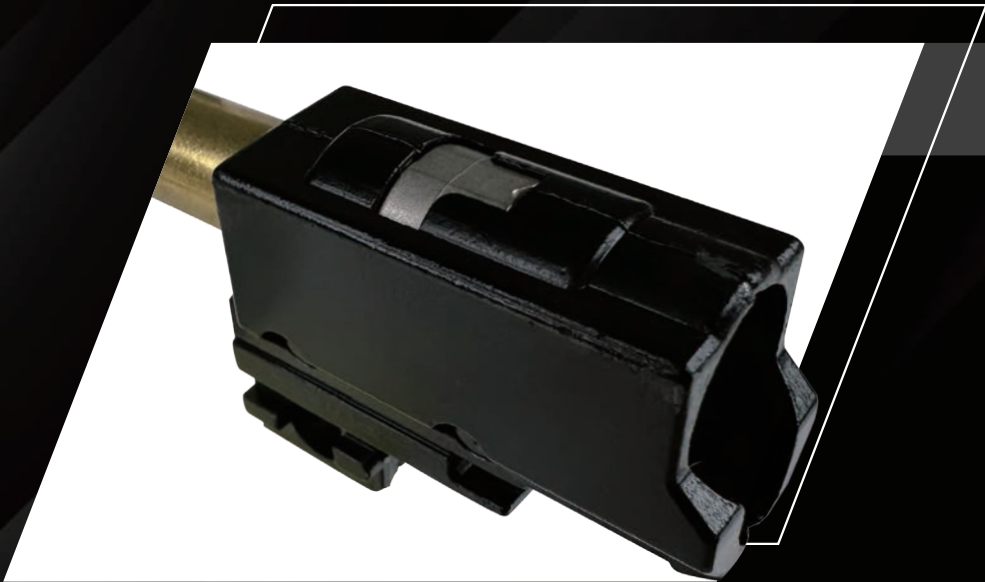

BLE-ICP

Innovation Competition Pistol

- Integrating the advantages of ICS technologies and the most featured products in the market. The BLE-ICP is a revolutionary pistol designed for all players.
- Designed with the basis of the iconic pistol Glock, featuring fixed outer & inner barrel and TDC Hop Up chamber, turning into the best option for competitive shooting. The user-friendly designed fire control group and magazine are compatible with TM-Glock spec.

Switchable Semi Auto / Full Auto Mode

Comes with a 14 mm CCW Steel Barrel Adapter

Side-changeable Magazine Release Button

BE A GAME CHANGER
ICS AIRSOFT

WWW.ICSB.B.COM

ICP

TDC Hop Up Chamber

TDC Top-Dead-Center mount design for the best even spread out vertical bucking pressure, which stabilizes the trajectory and increase accuracy and range. The pressure ring was built by alloy steel which increase the form preciseness that would provide much better stabilities.

Low Resistance Slide Design

Integrates spring powered hammer contact design, reducing interference between cylinder housing and hammer guide wheel, making the whole system function smoother and more reliable.

Switchable Semi Auto /
Full Auto Mode

Switchable Semi Auto / Full Auto Mode for various gaming experiences.

Light-weight Slide
Integrated RMR Mount

The large-area hollowed out design reduces the slide weight, performing a faster slide movement. With the integration design, the sight can be directly installed to the RMR mount.