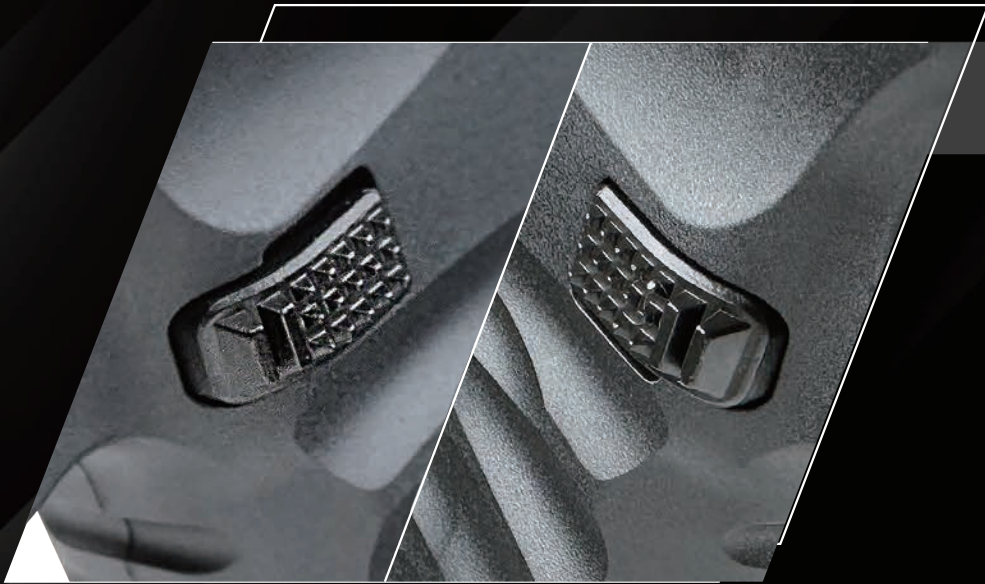

The enlarged magazine base

BE A GAME CHANGER

ICS AIRSOFT

WWW.ICSB.COM

Side-changeable Magazine Release Button

The Magazine Release button can be switched and installed on the handedness side in accordance with personal usage habits.